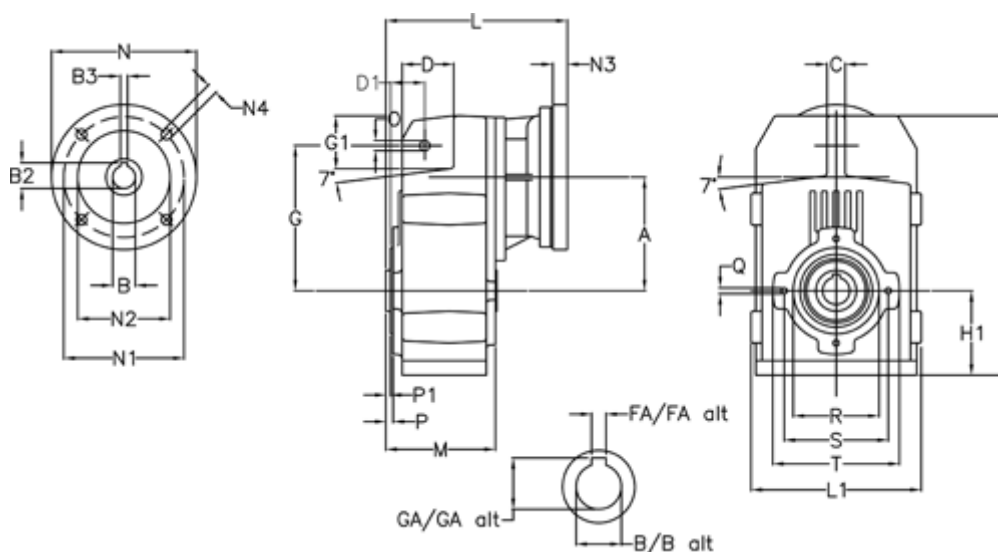

Article number: 29560302733235
 Description: Shaft mounted gear
 A312H35-27,3-P90B5

Measures

A = 150.50	FA = 10	M = 125.0	Q = M10x17
B = 35	G = 170	N = 200	R = 110
B1 = 24	G1 = 84.0	N1 = 165	S = 130
B2 = 27.3	GA = 38.3	N2 = 130	T = 150
B3 = 8	H = 326.0	N4 = M10x20	
C = 20	H1 = 102.0	O = 13	
D = 68.0	L = 245.0	P = 6.5	
D1 = 54.0	L1 = 210	P1 = 3.5	